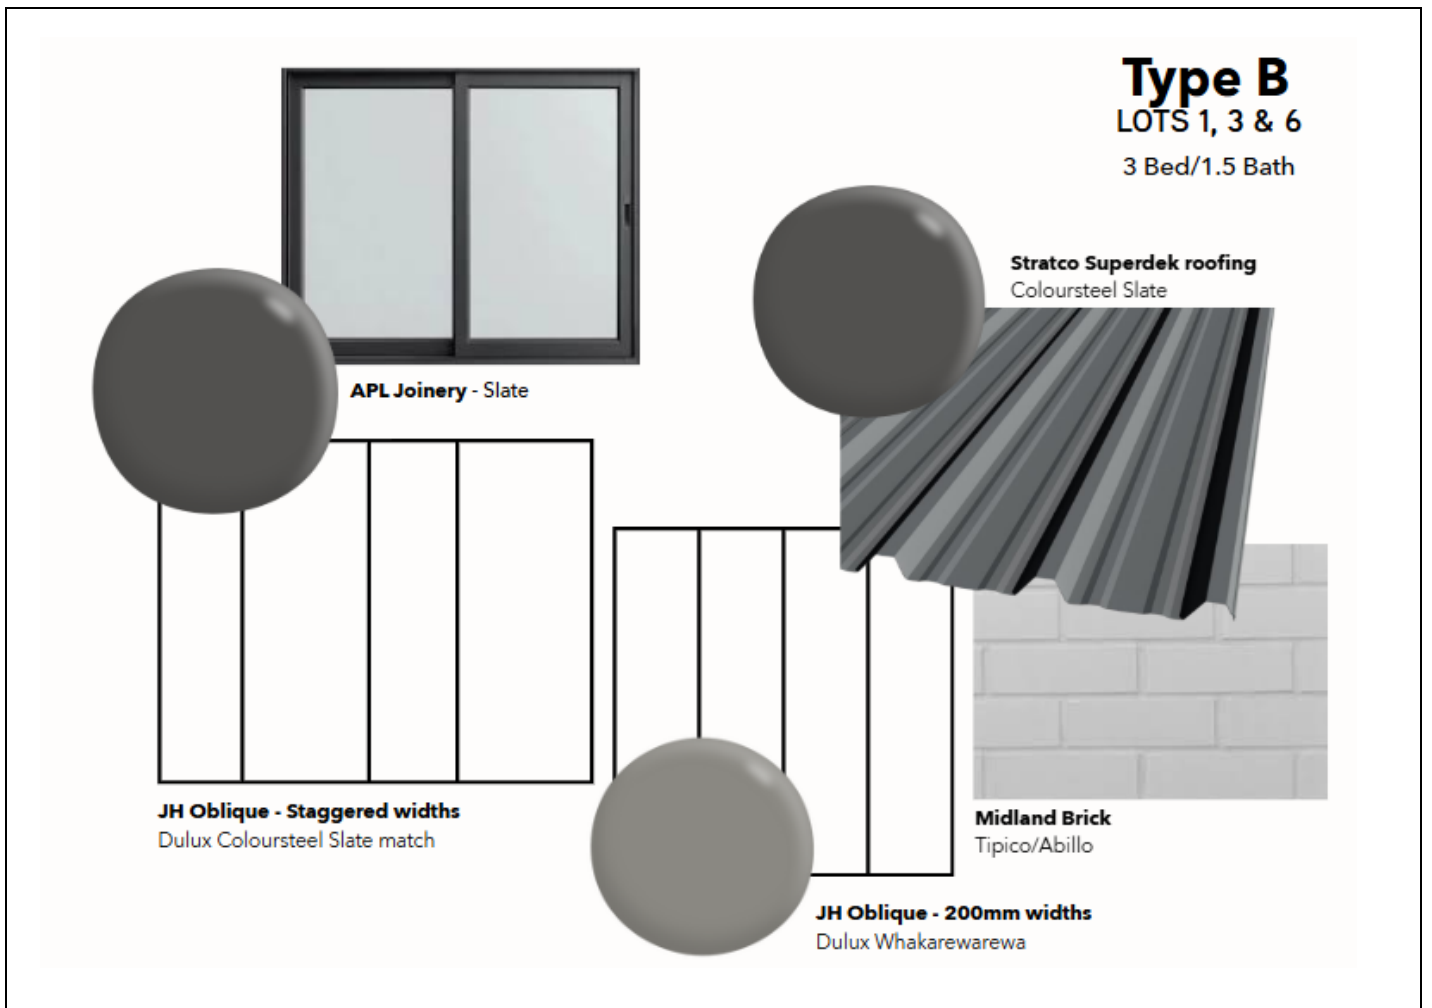

# FINISHES & FIXTURES SELECTION SUMMARY

72 Caernarvon Drive, Flaxmere

Unit Types:  
**Type B – Lots 1, 3 & 6**  
3 BED, 1.5 BATH

**EXTERIOR**

**Type B – Lots 1, 3 & 6**

Item	Finishes
Roof - As per plan profile	Coloursteel Slate
Metal Fascia & Spouting	To match roofing
Downpipes	PVC - Colour to match roofing
Aluminum Joinery	Duralloy Slate
Aluminum Entrance door - with Lever Handle	Latitude LAT02 Duralloy Slate
Garage Door - Flatline Embossed Sectional/motorized	Dulux Coloursteel Slate match
Cladding - JH Oblique 200x300mm staggered	Dulux Coloursteel Slate match
Cladding - JH Oblique 200	Dulux Whakarwarewa
Cladding - Midland brick	Tipico/Abillo
Soffits	Dulux Okarito
Timber Screen and/or Pergola if applicable	Classic Walnut
Aluminum shrouds	Powder coated Coloursteel Slate

**Landscaping – As per consented plans**

Area - Landscaping	Product description	Colour/Code
Intertenancy Fencing	1800mm high Good neighbour	Slate Grey
Boundary Fencing	1200mm -1500 high picket/pool style aluminum	Black
Clotheslines	Hills Compact – 19m (2.4x0.85)	Monument
Letterbox	Mail Boss - Richmond Metal 310x260x90mm	Black
Watertanks	Size as per plan – if required	Slate grey
Concrete	Broom finish	

SHELVING	Description
Wardrobes	1x 400mm-deep pre-finished 1.75m above FFL. Fix to 90mm cleat (painted in) 1x hanging rail at 1.65m above FFL and 300mm from the wardrobe's rear wall.
Linen	4x Timber slat shelves. Cleats & supports 40x18mm, slats 90x19mm 'clears Heights from FFL - 600/1000/1400/1800mm
General Storage - if applicable	2x full-width pre finished shelves vertically spaced at 400mm, with bottom shelf placed 1.25m above FFL.