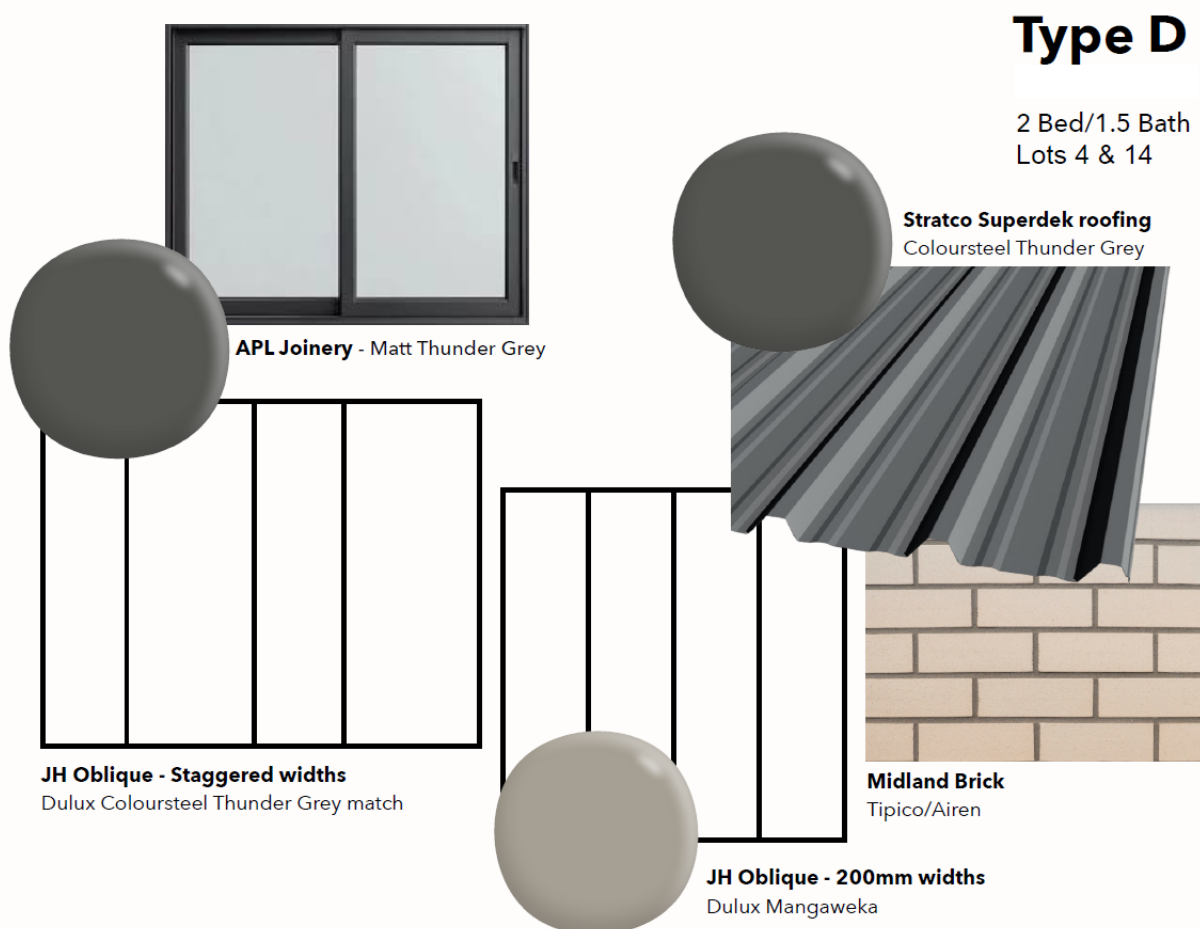

# FINISHES & FIXTURES SELECTION SUMMARY

Unit Type:  
**Type D – Lots 4 & 14**  
2 bed, 1.5 bath

**EXTERIOR**

**Type D – Lots 4 & 14**

Item	Finishes
Roof - As per plan profile	Coloursteel Thunder Grey
Metal Fascia & Spouting	To match roofing
Downpipes	PVC - Colour to match roofing
Aluminum Joinery	Duralloy Thunder Grey
Aluminum Entrance door - with Lever Handle	Latitude LAT02 Duralloy Thunder Grey
Garage Door - Flatline Embossed Sectional/motorized	Dulux Coloursteel Thunder Grey match
Cladding - JH Oblique 200x300mm staggered	Dulux Thunder Grey match
Cladding - JH Oblique 200	Dulux Mangaweka
Cladding - Midland brick	Tipico/Airen
Soffits	Dulux Okarito
Timber Screen and/or Pergola if applicable	Classic Walnut
Aluminum shrouds	Powder coated Thunder Grey

**Landscaping – As per consented plans**

Area - Landscaping	Product description	Colour/Code
Intertenancy Fencing	1800mm high Good neighbour	Slate Grey
Boundary Fencing	1200mm -1500 high picket/pool style aluminum	Black
Clotheslines	Hills Compact – 19m (2.4x0.85)	Monument
Letterbox	Mail Boss - Richmond Metal 310x260x90mm	Black
Watertanks	Size as per plan – if required	Slate grey
Concrete	Broom finish	