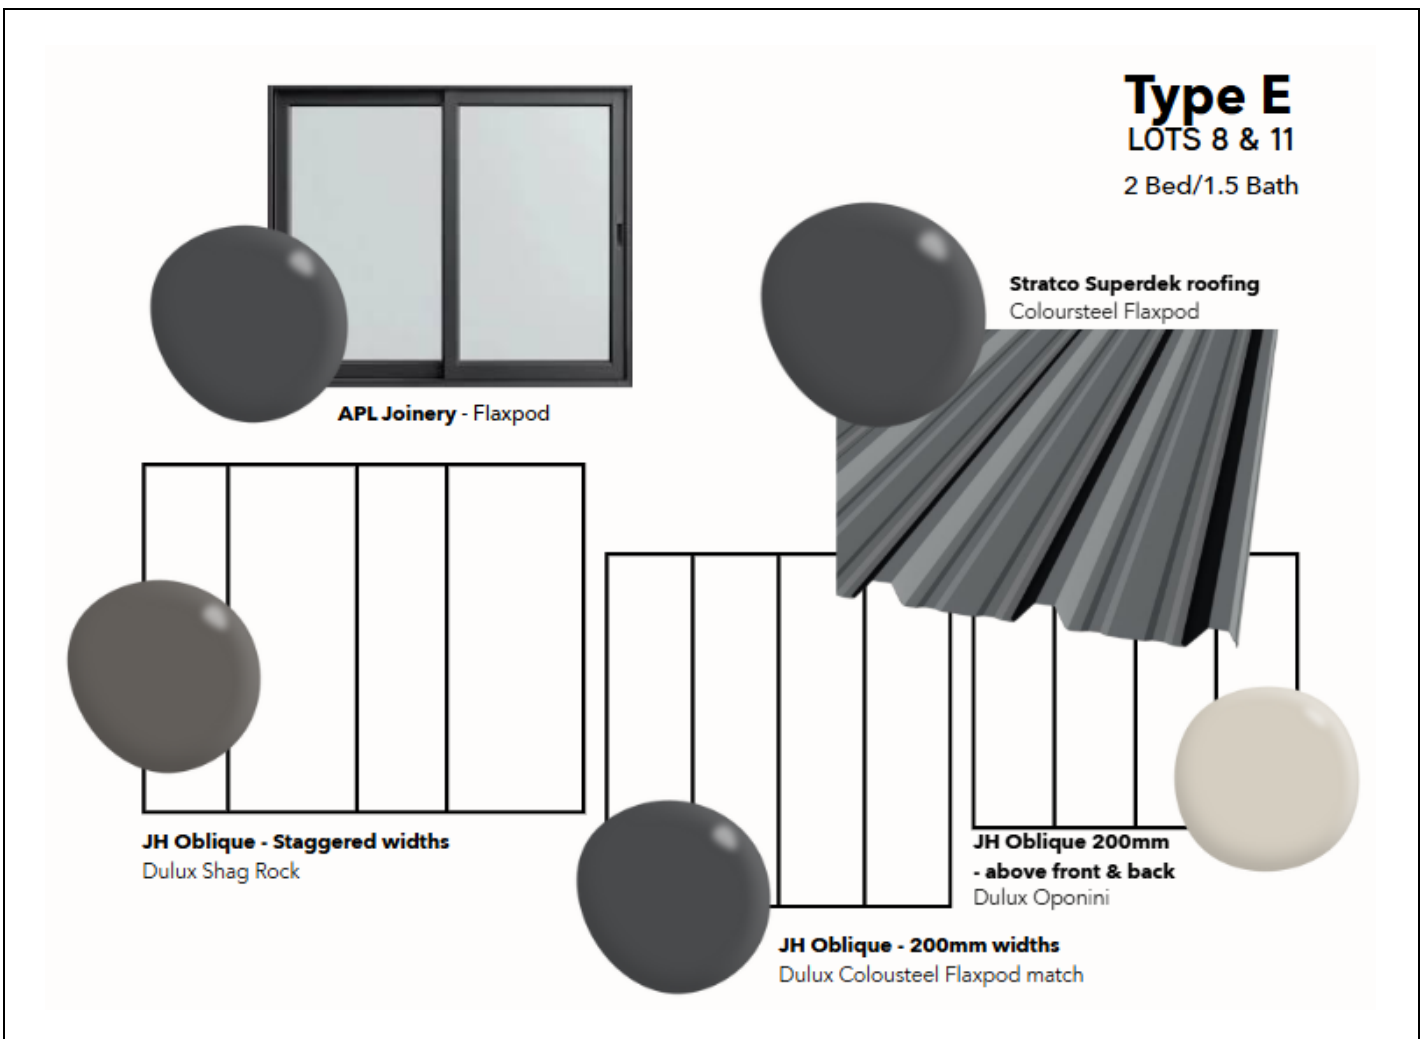

# FINISHES & FIXTURES SELECTION SUMMARY

72 Caernarvon Drive, Flaxmere

Unit Type:

**Type E – Lots 8 & 11**

2 bed, 1.5 bath

**EXTERIOR**

**Type E – Lots 8 & 11**

Item	Finishes
Roof - As per plan profile	Coloursteel Flaxpod
Metal Fascia & Spouting	To match roofing
Downpipes	PVC - Colour to match roofing
Aluminum Joinery	Duralloy Flaxpod
Aluminum Entrance door - with Lever Handle	Latitude LAT02 Duralloy Flaxpod
Garage Door - Flatline Embossed Sectional/motorized	N/A
Cladding - JH Oblique 200x300mm staggered	Dulux Shag Rock
Cladding - JH Oblique 200	Dulux Coloursteel Flaxpod match
Cladding - JH Oblique 200 /ABOVE ENTRANCE - Front & Back	Dulux Oponini
Soffits	Dulux Okarito
Timber Screen and/or Pergola if applicable	Classic Walnut
Aluminum shrouds	N/A

**Landscaping – As per consented plans**

Area - Landscaping	Product description	Colour/Code
Intertenancy Fencing	1800mm high Good neighbour	Slate Grey
Boundary Fencing	1200mm -1500 high picket/pool style aluminum	Black
Clotheslines	Hills Compact – 19m (2.4x0.85)	Monument
Letterbox	Mail Boss - Richmond Metal 310x260x90mm	Black
Watertanks	Size as per plan – if required	Slate grey
Concrete	Broom finish	

SHELVING	Description
Wardrobes	1x 400mm-deep pre-finished 1.75m above FFL. 90mm cleat 1x hanging rail at 1.65m above FFL and 300mm from the wardrobe's rear wall.
Linen	4x Timber slat shelves. Cleats & supports 40x18mm, slats 90x19mm 'clears Heights from FFL - 600/1000/1400/1800mm
General Storage - if applicable	2x full-width prefinished shelves vertically spaced at 400mm, with bottom shelf placed 1.25m above FFL.